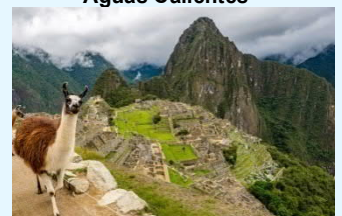

Pinnacle Luxury Tours

We Show You the World - Luxury at Affordable Price

Majestic Machu Picchu Tour

8 Days / 7 Nights

Lima – Cusco - Agua Calientes - Machu Picchu

- Day 1 **Arrive Lima.** Transfer to Hotel.
- Day 2 Full day of sights in Lima.
- Day 3 **Fly to Cusco.** Transfer to Hotel.
- Day 4 Full day of sights in Cusco.
- Day 5 **Vistadome Observatory Train to Agua Calientes.**
Transfer to Hotel.
- Day 6 Visit Machu Picchu and enjoy the historic Sanctuary. Return to the Hotel.
- Day 7 **Train to Cusco.** Transfer to Hotel.
- Day 8 **Transfer to Cusco Airport** and connect with your flight home.

Machu Picchu

Lima

Cusco

Vista Dome Observatory Train

Aguas Calientes

Llama at Mach Picchu